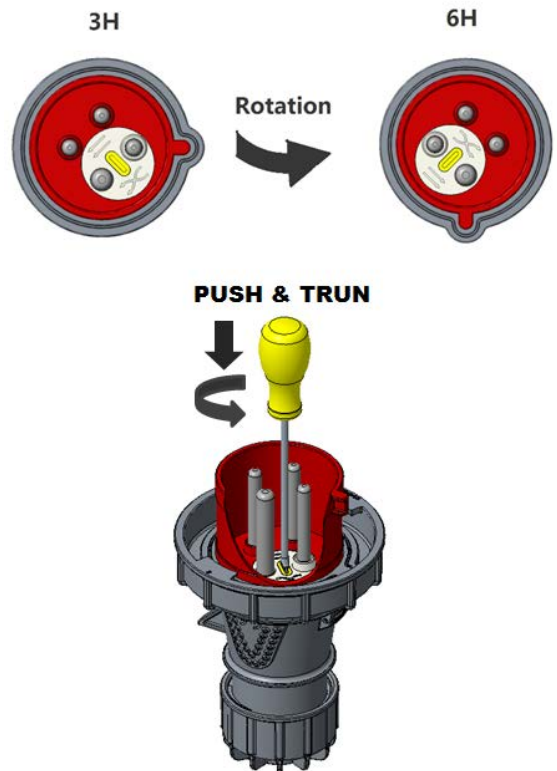

# HF Marine Container Plug

HF Marine Container Plug is designed for Reefer Container use only.

*It makes it possible to use both on boat and on truck with an easy tool to switch between 3H to 6H*

Rated current:	32A	
Rated voltage:	AC 440V~	
No. of poles:	3P+E (4P)(four poles)	
Earth contact position:	3H/6H	
Protection degree:	IP67	
Apply to cable types:	4G2, 5mm <sup>2</sup> , 4G4mm <sup>2</sup> , 4G6mm <sup>2</sup> , AWG 11/4, and AWG 10/4	
Apply to cable diameter:	10.9mm – 20.2mm	
Housing material:	Flame retardant PA6 RoHS Reach	
Contact:	Nickel plated brass RoHS Reach	
Package:	10 pcs. in a carton box	
Feature:	Able to switch from 3H to 6H by using the tool	
Patent:	Patent Pending by Hans Følsgaard A/S	