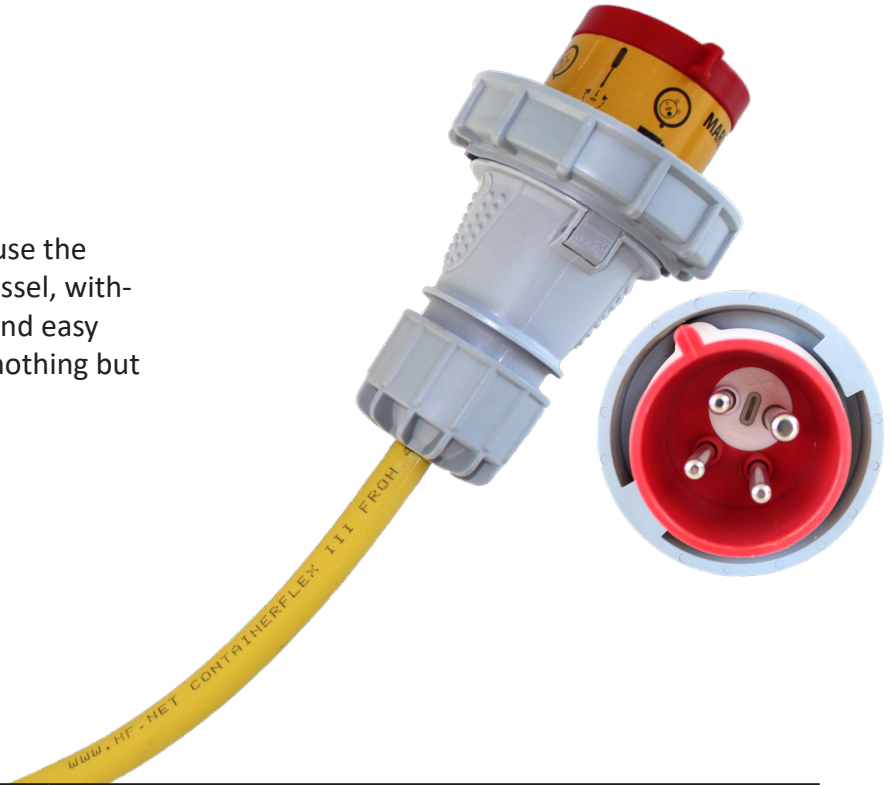

# HF Marine Container Plug

ITEM NO.: HF-PCL023-TS

HF Marine Container Plug is designed for Reefer Container use only.

A turning mechanism makes it possible to use the same plug on the truck as well as on the vessel, without removing the plug's safety "lug". Safe and easy switch the plug between 3H and 6H using nothing but a screw driver.

General description	
Rated current:	32A
Rated voltage:	AC 440V ~
No. of poles:	3P+ ⊕
Earth contact position:	3H/6H
Protection degree:	IP67
Apply to cable types:	4G2, 5mm <sup>2</sup> , 4G4mm <sup>2</sup> , 4G6mm <sup>2</sup> , AWG 11/4, AWG 10/4
Apply to cable diameter:	10.9 mm - 20.2 mm
Housing material:	Flame retardant PA6 RoHS Reach
Contact:	Nickel plated brass RoHS Reach
Package:	10 pcs. in a carton box
Feature:	Able to switch from 3H to 6H by using a tool